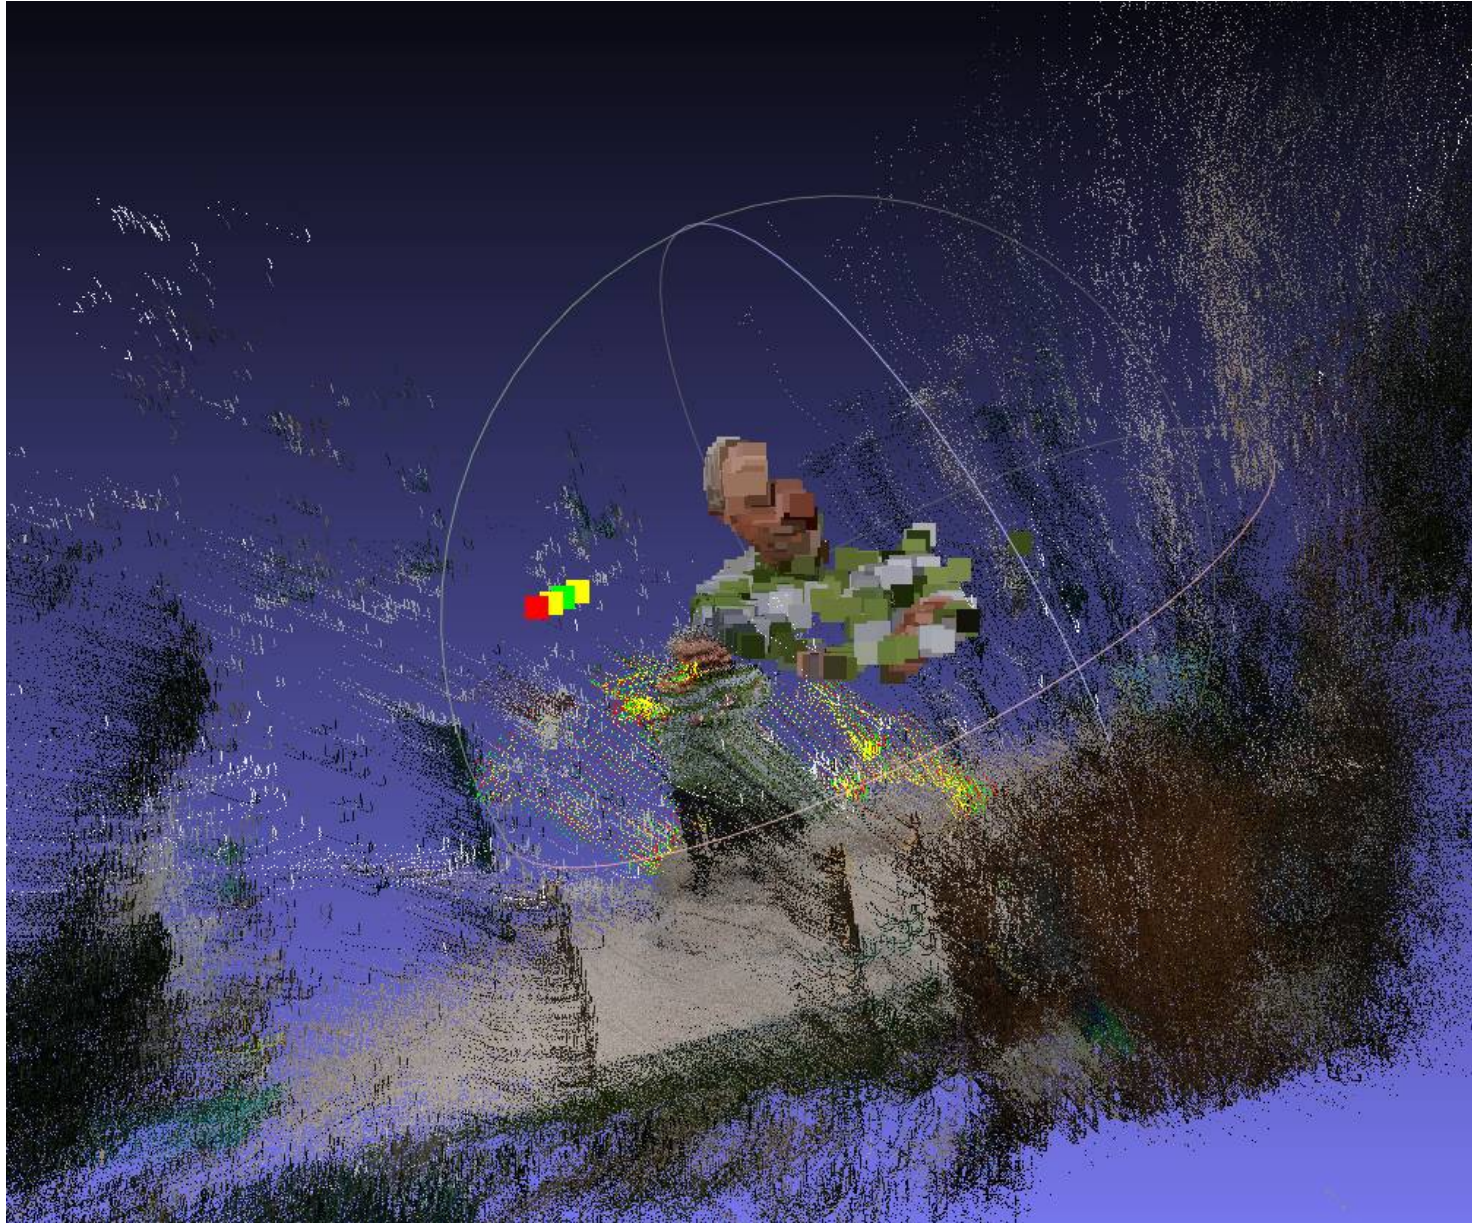

Nuvola densa

Con poisson qualcosa viene

Con Blender termino in
maniera “non rigorosa”
ma artistica la
modellazione

LATO B

Nessun risultato

- points001.ply
- points006.ply
- points009.ply
- points012.ply
- points013.ply
- points014.ply
- points019.ply
- points022.ply
- points024.ply
- points027.ply
- points029.ply
- points038.ply
- points040.ply
- points042.ply
- points045.ply
- points052.ply
- points056.ply
- points058.ply
- points060.ply
- points071.ply
- points074.ply
- points075.ply
- points077.ply
- points083.ply
- points088.ply
- points091.ply
- points096.ply
- points101.ply
- points107.ply
- points110.ply
- points113.ply
- points116.ply
- points119.ply
- points125.ply
- points128.ply
- points131.ply
- points145.ply
- points150.ply
- points155.ply
- points160.ply
- points163.ply
- points168.ply
- points179.ply
- points183.ply
- points191.ply
- points195.ply
- points205.ply
- points214.ply
- points219.ply
- points224.ply
- points227.ply
- points229.ply
- points232.ply
- points234.ply